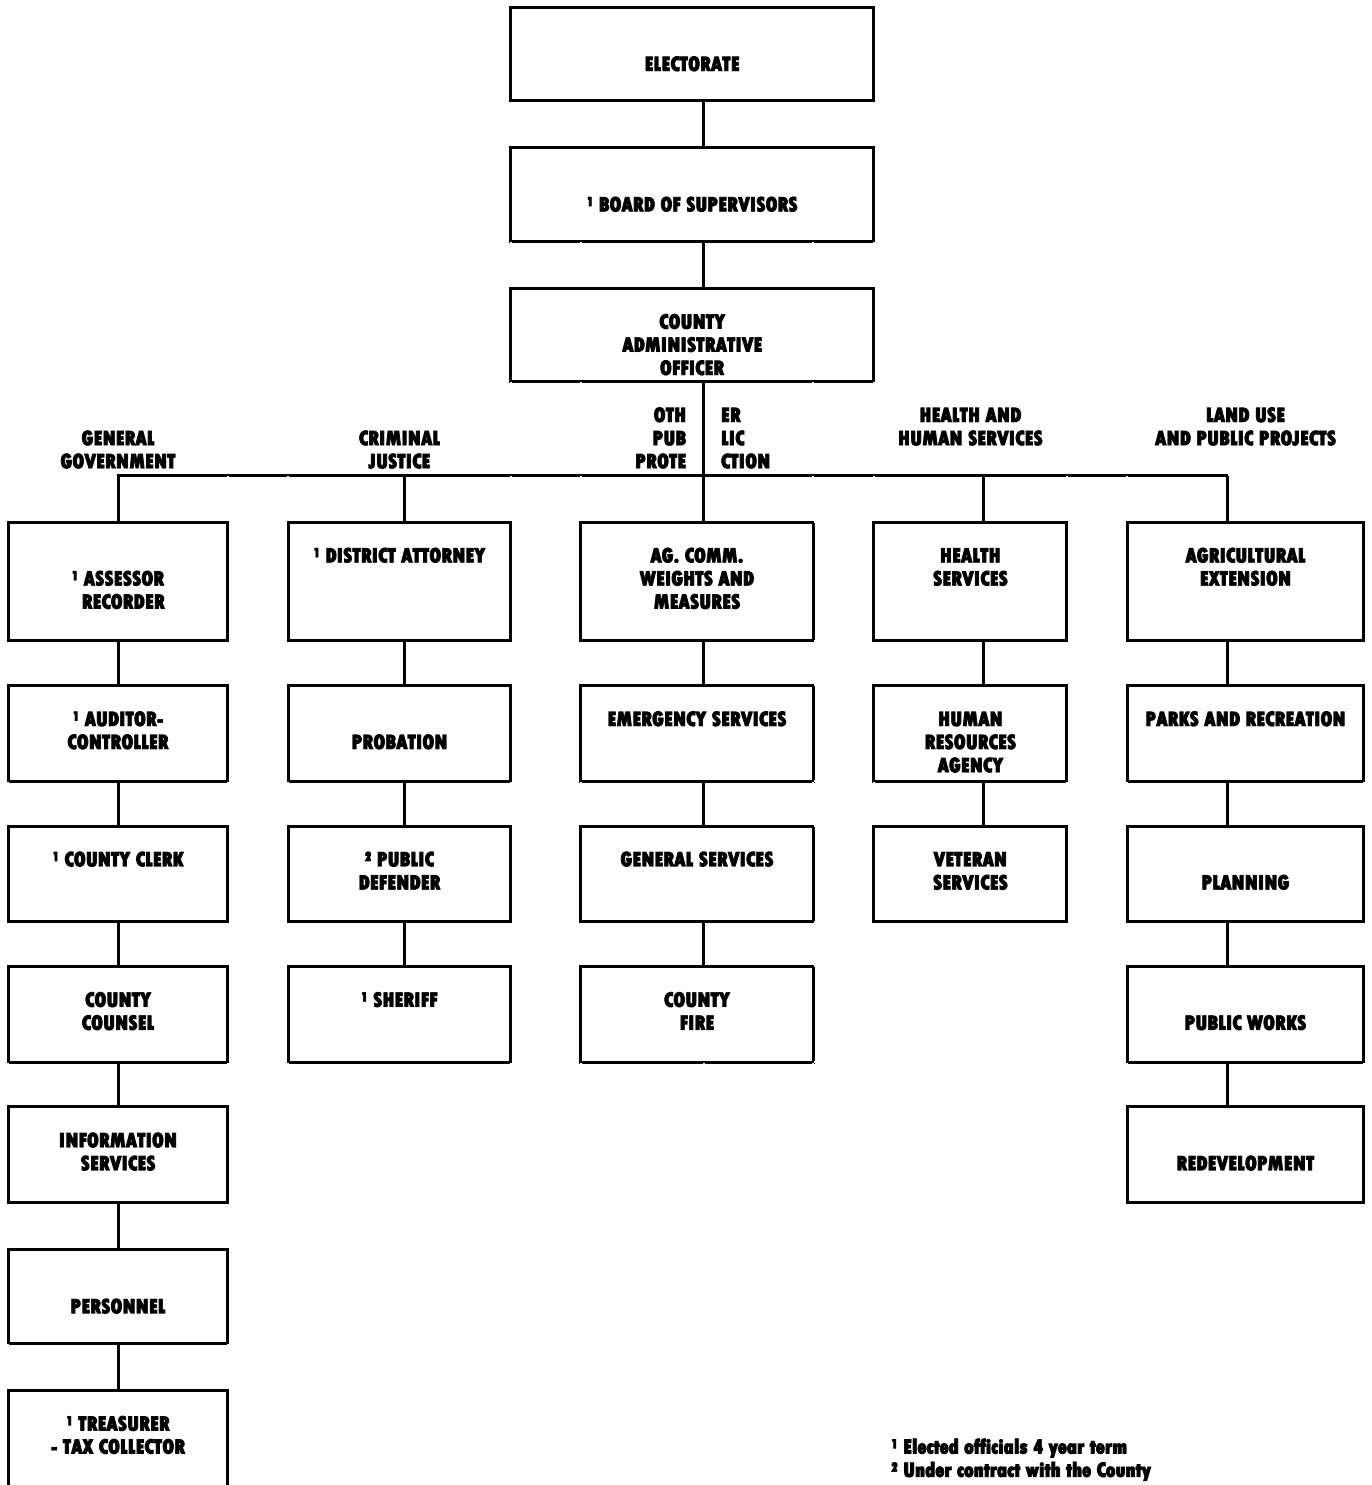

COUNTY OF SANTA CRUZ
Organization Chart

¹ Elected officials 4 year term
² Under contract with the County